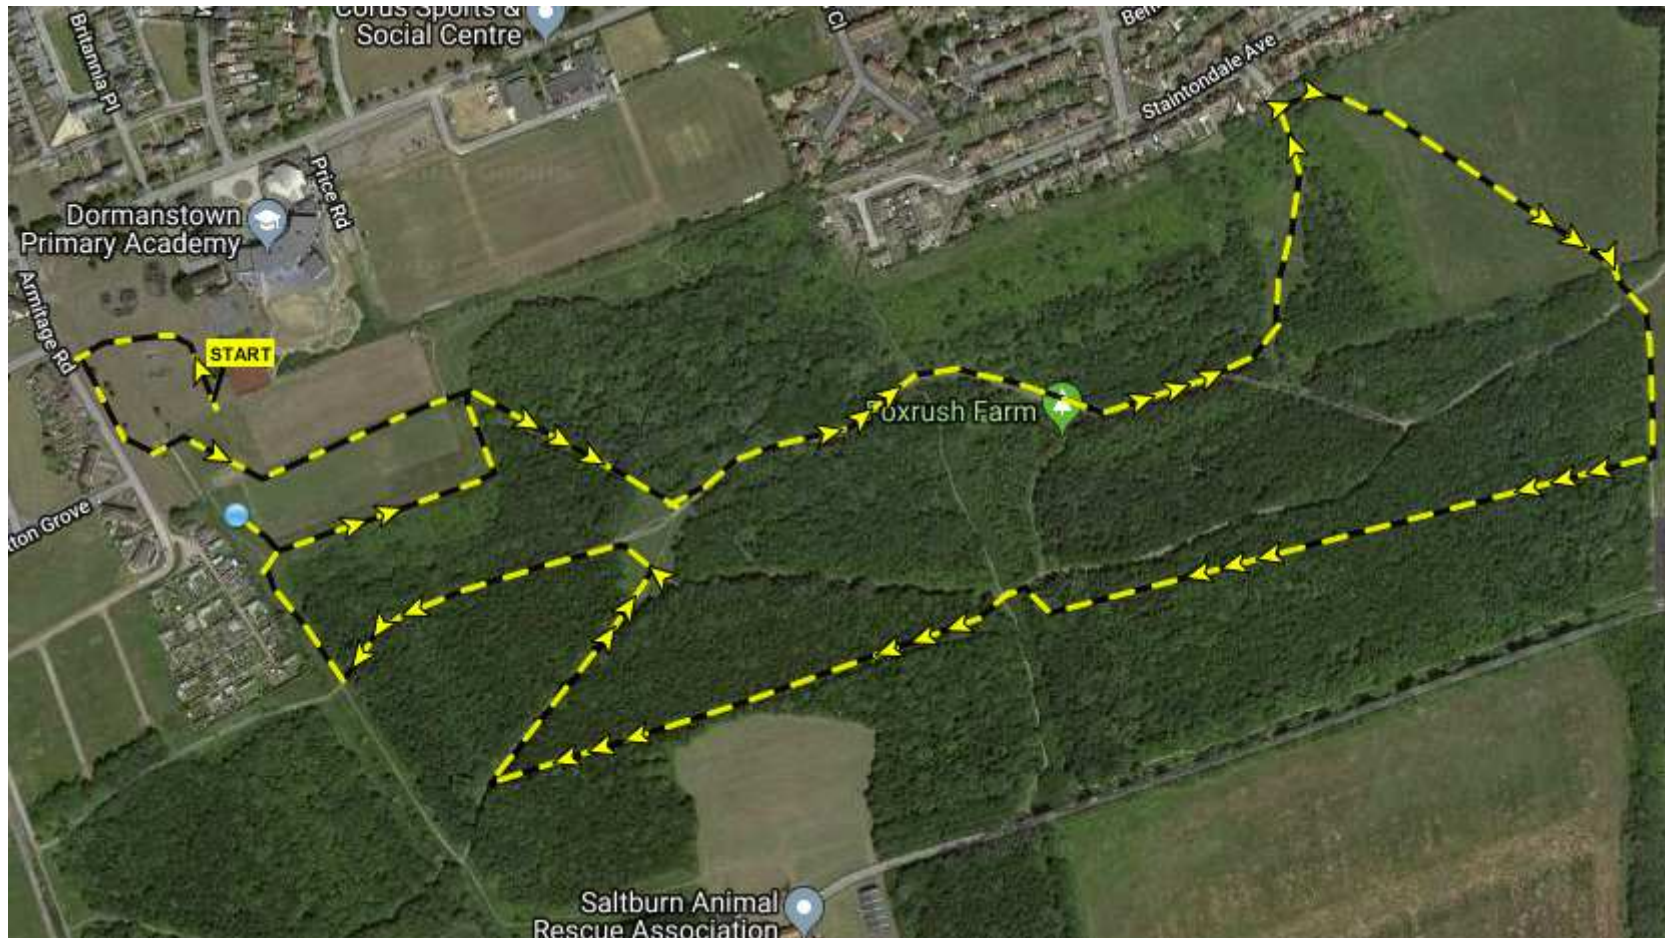

NYSD Cross Country – Fox Rush Farm Community Woodland, Redcar

Access from A1085 Trunk Road at Steel House Roundabout into Dormanstown, take 1st right on to The Fleet and then Armitage Road. Park on Howcroft Ave, Hutton Grove and Hobson Ave – ie pink zone on the map. **(Not Armitage Road or Wilton Ave!)**. Refreshments, changing and toilets at Dormanstown Junior FC at the corner of Meggitts Ave and Armitage Road near the club tent area. **POST CODE FOR SAT NAVS = TS10 5PZ**

SEE BELOW FOR OVERALL MAP AND AGE GROUP MAPS

OVERALL MAP

Key

Large black and yellow = start/finish. Yellow with black dots main course.

Blue C to J AND J to L = under 11 short cut (race 1)

Blue J to L = under 13 short cut (race 2)

Under 11's route

Under 11 Boys & Girls

= 1.6km

11am Start

Under 13's Route

U13 Boys and Girls

= 2.75 km 11.10am Start

Under 15's, Senior Men's, Senior Women's Route

U15 Boys & Girls	= 3.1 km	11.20am Start (1 Lap)
U17/Vet/Sen Women & U17/Vet 65 Men	= 5.85 km	11.35am Start (2 Laps)
U20/Sen/Vet Men	= 8.6km	12.15pm Start (3 Laps)