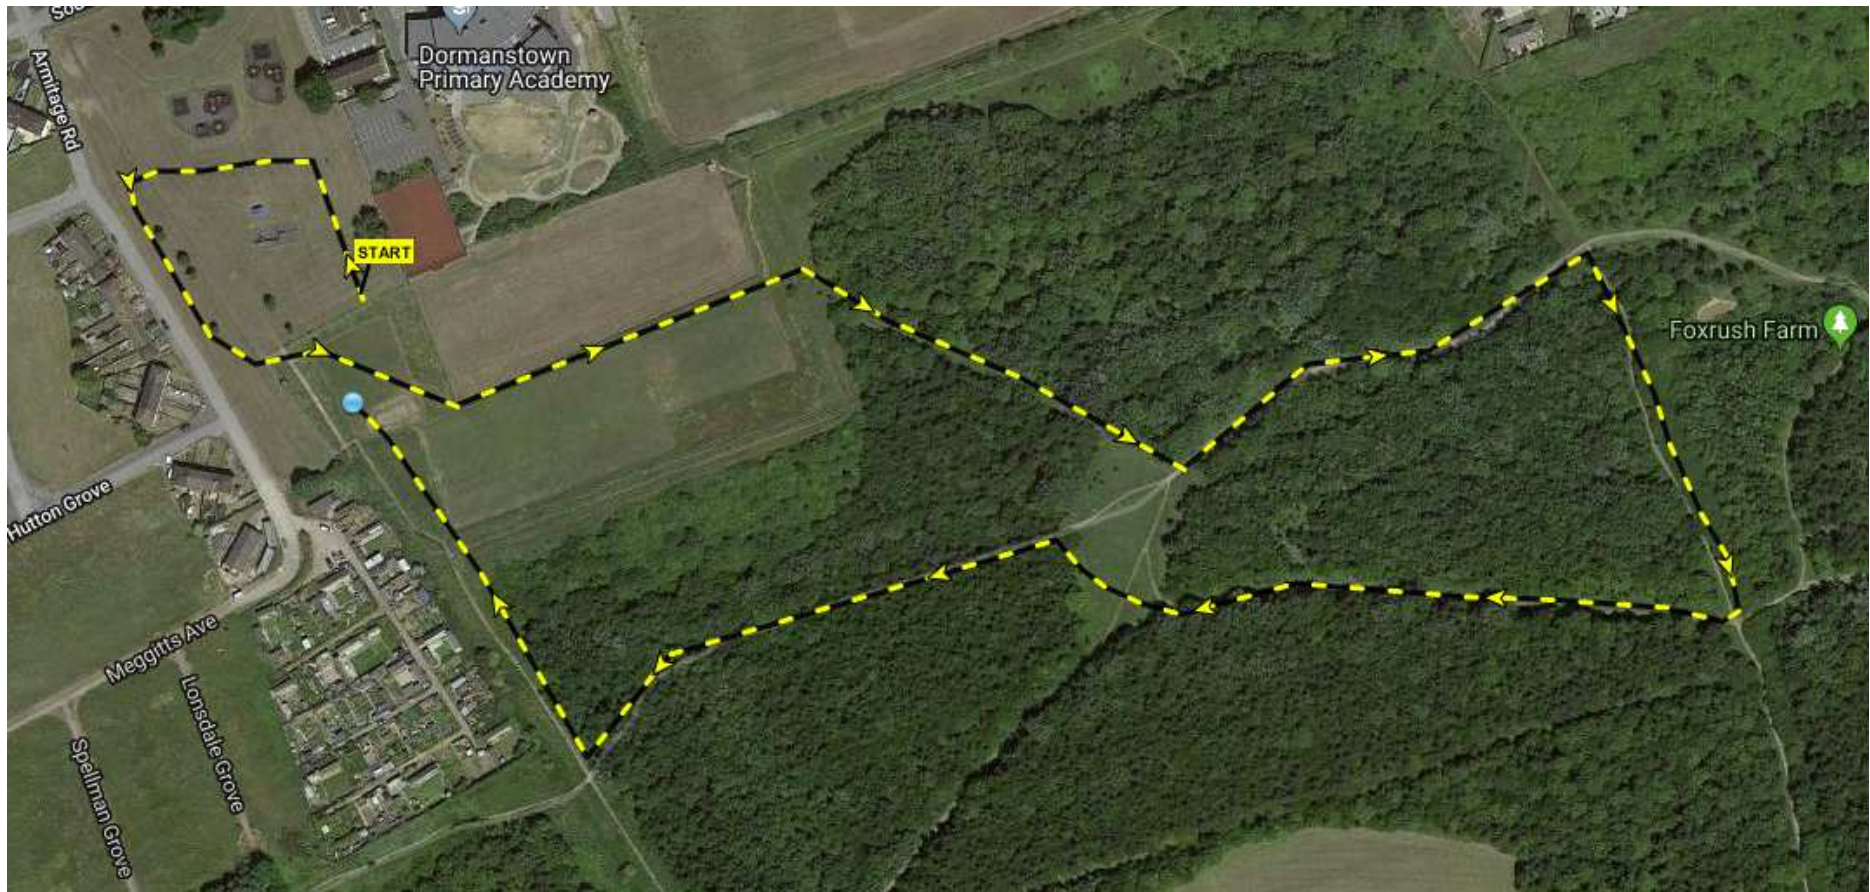

NYSD Cross Country – Fox Rush Farm Community Woodland, Redcar

Access from A1085 Trunk Road at Steel House Roundabout into Dormanstown, take 1st right on to The Fleet and then Armitage Road. Park on Howcroft Ave, Hutton Grove and Hobson Ave – ie pink zone on the map. **(Not Armitage Road or Wilton Ave!)**. Refreshments, changing and toilets at Dormanstown Junior FC at the corner of Meggitts Ave and Armitage Road near the club tent area. **POST CODE FOR SAT NAVS = TS10 5PZ**

SEE BELOW FOR OVERALL MAP AND AGE GROUP MAPS

OVERALL MAP

Key

Large black and yellow = start/finish. Yellow with black dots main course.

Blue C to J AND J to L = under 11 short cut (race 1)

Blue J to L = under 13 short cut (race 2)

Under 11's route

Under 11 Boys & Girls

= 1.6km

11am Start

Under 13's Route

U13 Boys and Girls

= 2.75 km 11.10am Start

Under 15's, Senior Men's, Senior Women's Route

U15 Boys & Girls	= 3.1 km	11.20am Start (1 Lap)
U17/Vet/Sen Women & U17/Vet 65 Men	= 5.85 km	11.35am Start (2 Laps)
U20/Sen/Vet Men	= 8.6km	12.15pm Start (3 Laps)