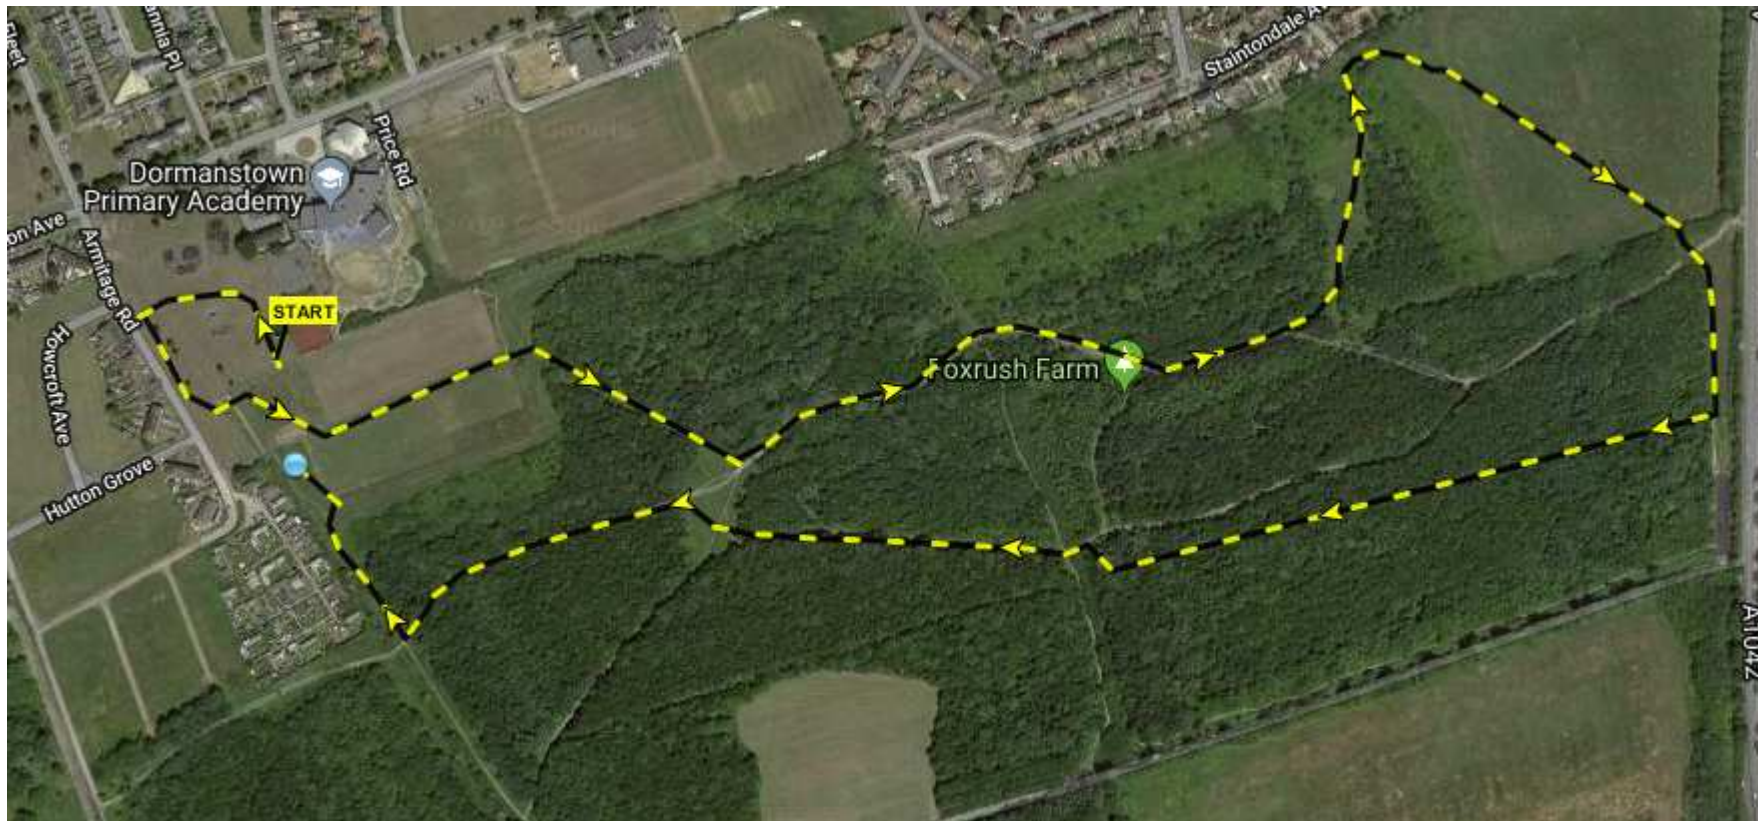

NYSD Cross Country – Fox Rush Farm Community Woodland, Redcar

Access from A1085 Trunk Road at Steel House Roundabout into Dormanstown, take 1st right on to The Fleet and then Armitage Road. Park on Howcroft Ave, Hutton Grove and Hobson Ave – ie pink zone on the map. **(Not Armitage Road or Wilton Ave!)**. Refreshments, changing and toilets at Dormanstown Junior FC at the corner of Meggitts Ave and Armitage Road near the club tent area. **POST CODE FOR SAT NAVS = TS10 5PZ**

SEE BELOW FOR OVERALL MAP AND AGE GROUP MAPS

OVERALL MAP

Key

Large black and yellow = start/finish. Yellow with black dots main course.

Blue C to J AND J to L = under 11 short cut (race 1)

Blue J to L = under 13 short cut (race 2)

Under 11's route

Under 11 Boys & Girls

= 1.6km

11am Start

Under 13's Route

U13 Boys and Girls

= 2.75 km 11.10am Start

Under 15's, Senior Men's, Senior Women's Route

U15 Boys & Girls	= 3.1 km	11.20am Start (1 Lap)
U17/Vet/Sen Women & U17/Vet 65 Men	= 5.85 km	11.35am Start (2 Laps)
U20/Sen/Vet Men	= 8.6km	12.15pm Start (3 Laps)