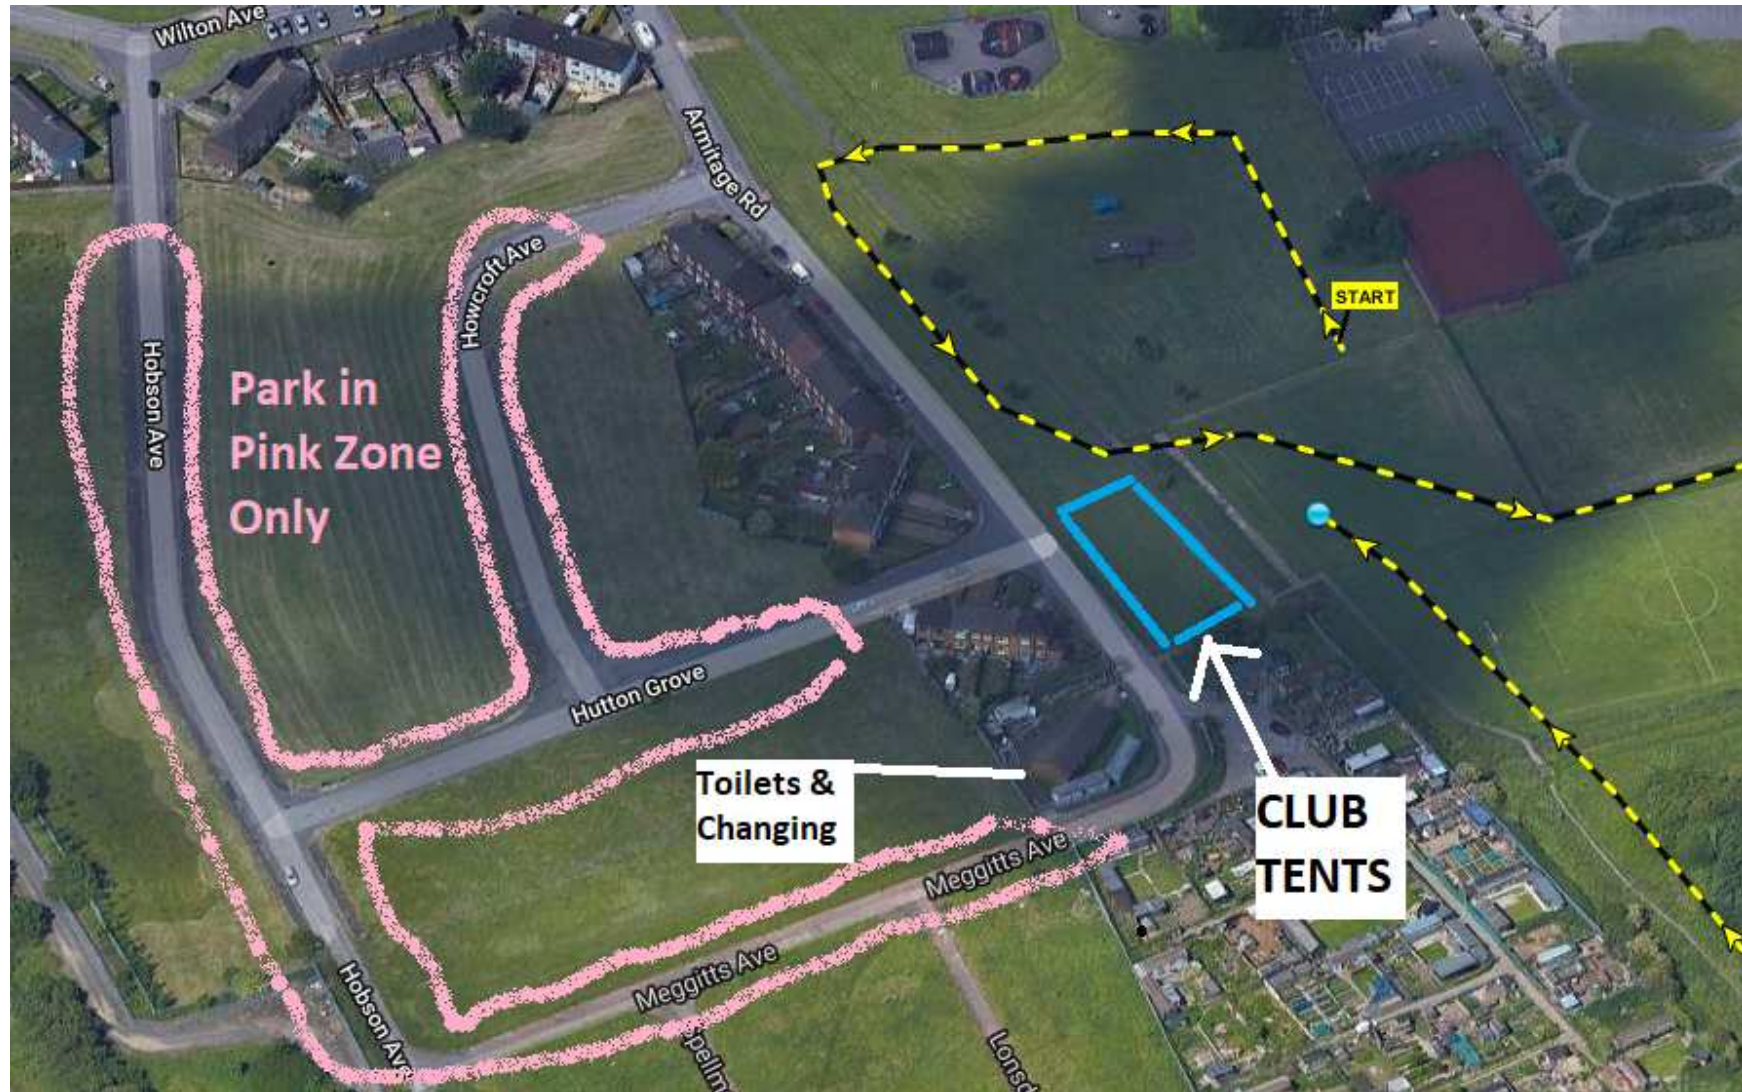

NYSD Cross Country – Fox Rush Farm Community Woodland, Redcar

Access from A1085 Trunk Road at Steel House Roundabout into Dormanstown, take 1st right on to The Fleet and then Armitage Road. Park on Howcroft Ave, Hutton Grove and Hobson Ave – ie pink zone on the map. **(Not Armitage Road or Wilton Ave!)**. Refreshments, changing and toilets at Dormanstown Junior FC at the corner of Meggitts Ave and Armitage Road near the club tent area. **POST CODE FOR SAT NAVS = TS10 5PZ**

NYSD CROSS COUNTRY, 24th NOVEMBER 2019

FOX RUSH COMMUNITY WOODLAND

RACE TIMETABLE

UNDER 11'S -11.00

UNDER 13'S -11.10

UNDER 15'S -11.20

UNDER 17 & OVER 65 MEN, UNDER 17, SENIOR & VET WOMEN -11.35

UNDER 20, SENIOR & VET MEN -12.15

SEE BELOW FOR OVERALL MAP AND AGE GROUP MAPS

OVERALL MAP

Key

Large black and yellow = start/finish. Yellow with black dots main course.

Blue C to J AND J to L = under 11 short cut (race 1)

Blue J to L = under 13 short cut (race 2)

U15 Boys & Girls	= 3.1 km	11.20am Start (1 Lap)
U17/Vet/Sen Women & U17/Vet 65 Men	= 5.85 km	11.35am Start (2 Laps)
U20/Sen/Vet Men	= 8.6km	12.15pm Start (3 Laps)