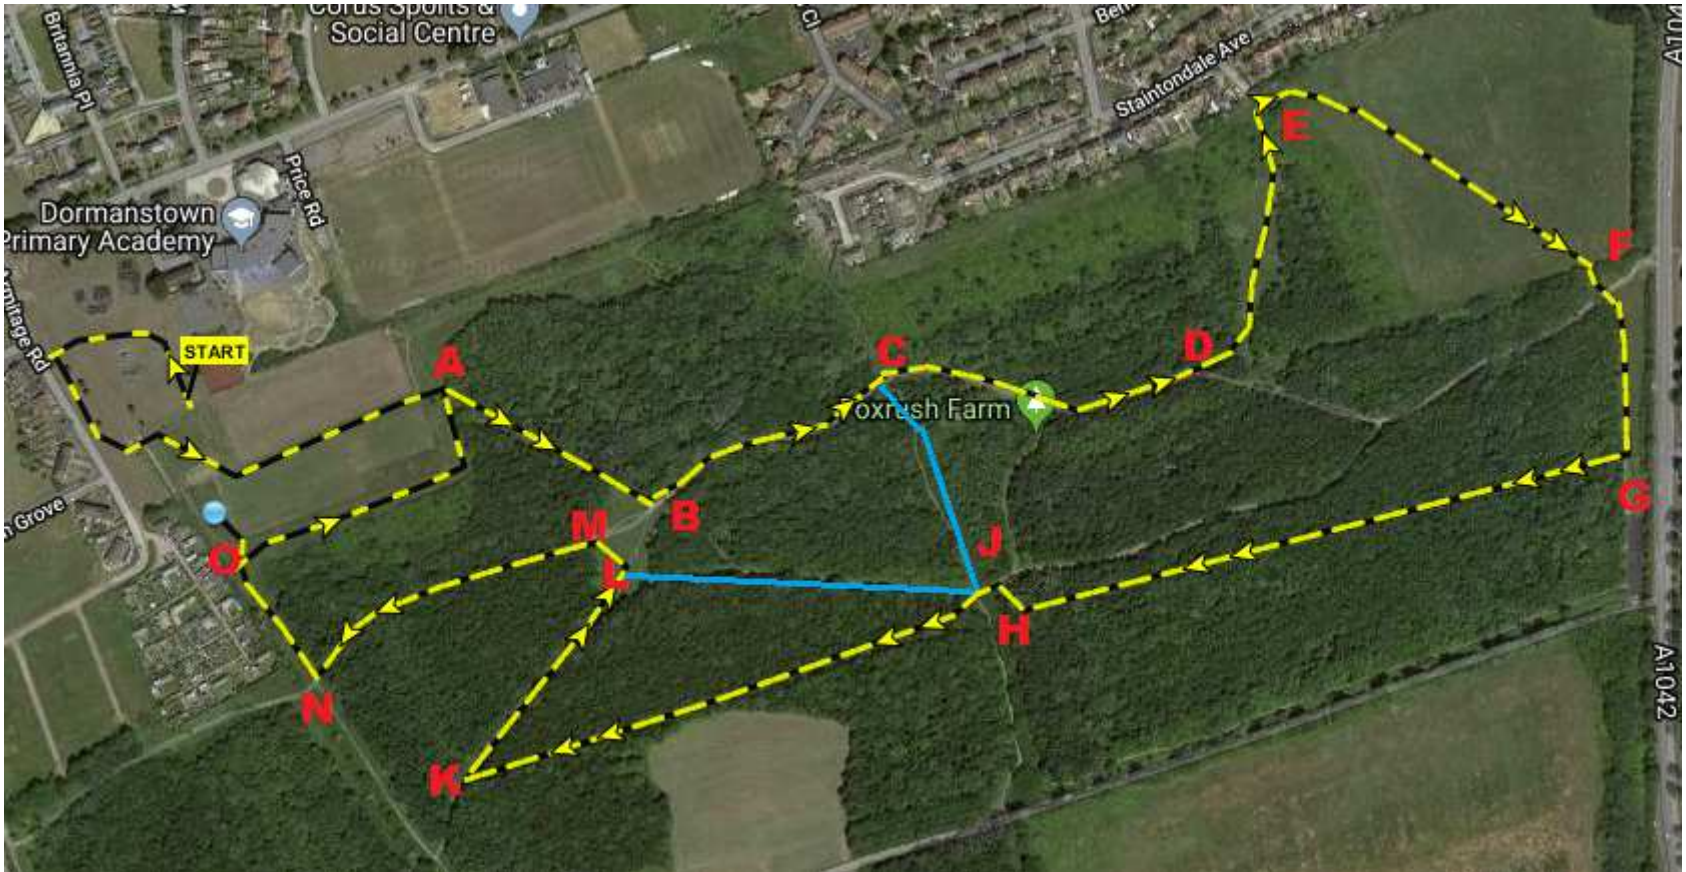

NYSD Cross Country – Fox Rush Farm Community Woodland, Redcar

Access from A1085 Trunk Road at Steel House Roundabout into Dormanstown, take 1st right on to The Fleet and then Armitage Road. Park on Howcroft Ave, Hutton Grove and Hobson Ave – ie pink zone on the map. **(Not Armitage Road or Wilton Ave!)**. Refreshments, changing and toilets at Dormanstown Junior FC at the corner of Meggitts Ave and Armitage Road near the club tent area. **POST CODE FOR SAT NAVS = TS10 5PZ**

NYSD CROSS COUNTRY, 24th NOVEMBER 2019

FOX RUSH COMMUNITY WOODLAND

RACE TIMETABLE

UNDER 11'S -11.00

UNDER 13'S -11.10

UNDER 15'S -11.20

UNDER 17 & OVER 65 MEN, UNDER 17, SENIOR & VET WOMEN -11.35

UNDER 20, SENIOR & VET MEN -12.15

SEE BELOW FOR OVERALL MAP AND AGE GROUP MAPS

OVERALL MAP

Key

Large black and yellow = start/finish. Yellow with black dots main course.

Blue C to J AND J to L = under 11 short cut (race 1)

Blue J to L = under 13 short cut (race 2)

U15 Boys & Girls	= 3.1 km	11.20am Start (1 Lap)
U17/Vet/Sen Women & U17/Vet 65 Men	= 5.85 km	11.35am Start (2 Laps)
U20/Sen/Vet Men	= 8.6km	12.15pm Start (3 Laps)